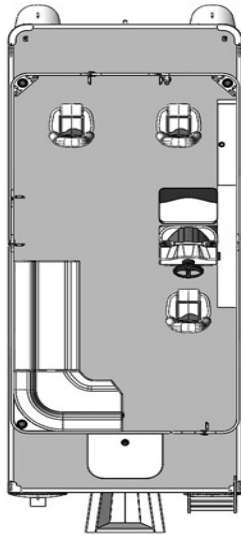

Angler Qwest 820 Panfish

HELM & ELECTRONICS

- All Fiberglass Helm Stand with Woodgrain Dash & Windshield
- SST 5 Spoke Steering Wheel
- Tachometer, Fuel, and Volt Gauge
- Dry Storage Tube
- LED Navigation Lights
- Battery Disconnect
- Humminbird PMAX 4 Color Fishfinder

DECK & HARDWARE

- 8' x 7' Bimini Top with Color Matched Sur-Last Canvas & Boot
- Aluminum 5-Step Rear Entry Ladder
- Stainless Steel Mooring Cleats
- Contoured Anodized Rub Rail and Cast Corners
- Riser Trim with "Angler Qwest" Logo

INTERIOR & FURNISHINGS

- Durable Vinyl Flooring
- Soft Touch X-Panded Back Vinyl
- Dura-Lite Composite Seat Bases with Ultra-Flow Ventilation
- Fishing Seat (Captain)
- 8 Gallon Fiberglass Livewell (Front Of Helm)
- 29"x45x54" Rear Port Bench, (2) Fishing Seat Front
- Upholstered Rod locker
- (2) Corner Rod Holder Assemblies

2020 SPECIFICATIONS

Deck Size	8'-0" x 19'-2"
Pontoon Length	20'-4"
Pontoon Diameter	24"
Pontoon Wall Thickness	0.090"
Maximum Horsepower	90 HP
Maximum Weight Capacity	2,100 lbs.
Maximum Person Capacity	10/ 1,364 lbs.

AVAILABLE OPTION PACKAGES

GEN II TRIPLE TUBE PACKAGE

- Full Length Center Pontoon
- Built-In 45 Gallon Motor Mount Fuel Tank
- Lifting Strakes on all Pontoons
- Full Aluminum Under skin
- U-Flex Hydraulic Steering System
- Trim Gauge and Ski Tow Bar
- Optional Power Assist Steering is Recommended for Motors over 150 Horsepower

SPECIFICATIONS

Maximum Horsepower	150 HP
Maximum Weight Capacity	2,430 lbs.
Maximum Person Capacity	11/1,550 lbs.
Overall Length	21'-11"

Additional Options

- Full or Economy Triple Tube
- Infinity Stereo W/ 2 Speakers, Media Plug, Holder & USB
- Motor Mount Fuel Tank (2 Tube Model)
- Playpen or Seat Covers
- Courtesy Lights, LED Docking Lights, Interior/Exterior Blue Ice Package
- Various Flooring Options
- Power Anchor Brackets (Front or Back)
- Sport Fish Extension

SPORT TRIPLE PACKAGE

- Full Length Center Pontoon & 4 Partial Lifting Strakes
- Built-In 45 Gallon Motor Mount Fuel Tank
- Full Aluminum Under skin
- U-Flex Hydraulic Steering System

PREFERRED OPTIONS PACKAGE

- Tilt Steering With Upgraded Gear Ratio & Italian Grip Wheel
- Infinity PRV 90 Stereo W/ BT (2) Speakers, Media Plug, Holder & USB
- High Pressure Washdown System
- Motor Mount Fuel Tank (2 Tube Model)

SPECIFICATIONS & DIMENSIONS ARE APPROXIMATE AND SUBJECT TO CHANGE WITHOUT NOTICE