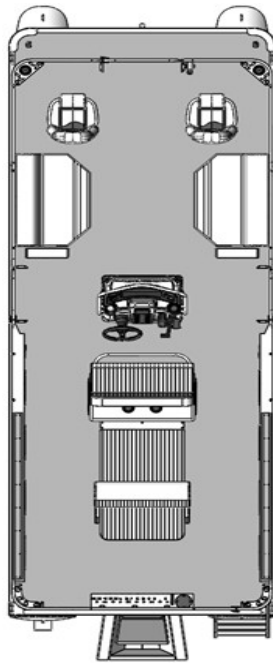

Angler Qwest 822 Catfish LT

2020 SPECIFICATIONS

Deck Size	8'-0" x 21'-2"
Pontoon Length	22'-4"
Pontoon Diameter	24"
Pontoon Wall Thickness	0.090"
Maximum Horsepower	115 HP
Maximum Weight Capacity	2,340 lbs.
Maximum Person Capacity	11/ 1,503 lbs.

HELM & ELECTRONICS

- State of the Art Fiberglass Center Console & Grab Handle
- Custom Gauge Panel with Tachometer and Volt Gauge
- 10 Switch Rocker Panel with Storage Compartment
- 5-Spoke Stainless Steel Steering Wheel
- Windshield with Quick Release Hardware

DECK & HARDWARE

- Double Bimini Top with Color Matched Sur-Last Canvas & Boot
- 1/2 Gate With Trolling Motor Plug
- Aluminum 5-Step Rear Entry Ladder
- Stainless Steel Mooring Cleats
- Contoured Anodized Rub Rail and Cast Corners
- Riser Trim with "Angler Qwest" Logo
- 2-Tier Wall System with Integrated Horizontal Truss Center Rail, Chrome Bumper Guard
- Under Deck U-Bolts For Drift Bags

INTERIOR & FURNISHINGS

- Durable Vinyl Floor
- Soft Touch X-Panded Back Vinyl
- Dura-Lite Composite Seat Bases with Ultra-Flow Ventilation
- Upholstered Captains Seat Cabinet with Storage in Base
 - Intergraded 70 Gallon Livewell
- Quick Measuring Board
 - Plier & Cup Holders
 - Storage Tube
- Exclusive Rear Binary Wall System With:
 - Taller Railing For Comfort and Security
 - OPEN Storage For Lifejackets or Gear (Both Sides)
- (2) 40" Front Benches
- (2) Fishing Seats
- (4) Corner Rod Holder Assemblies